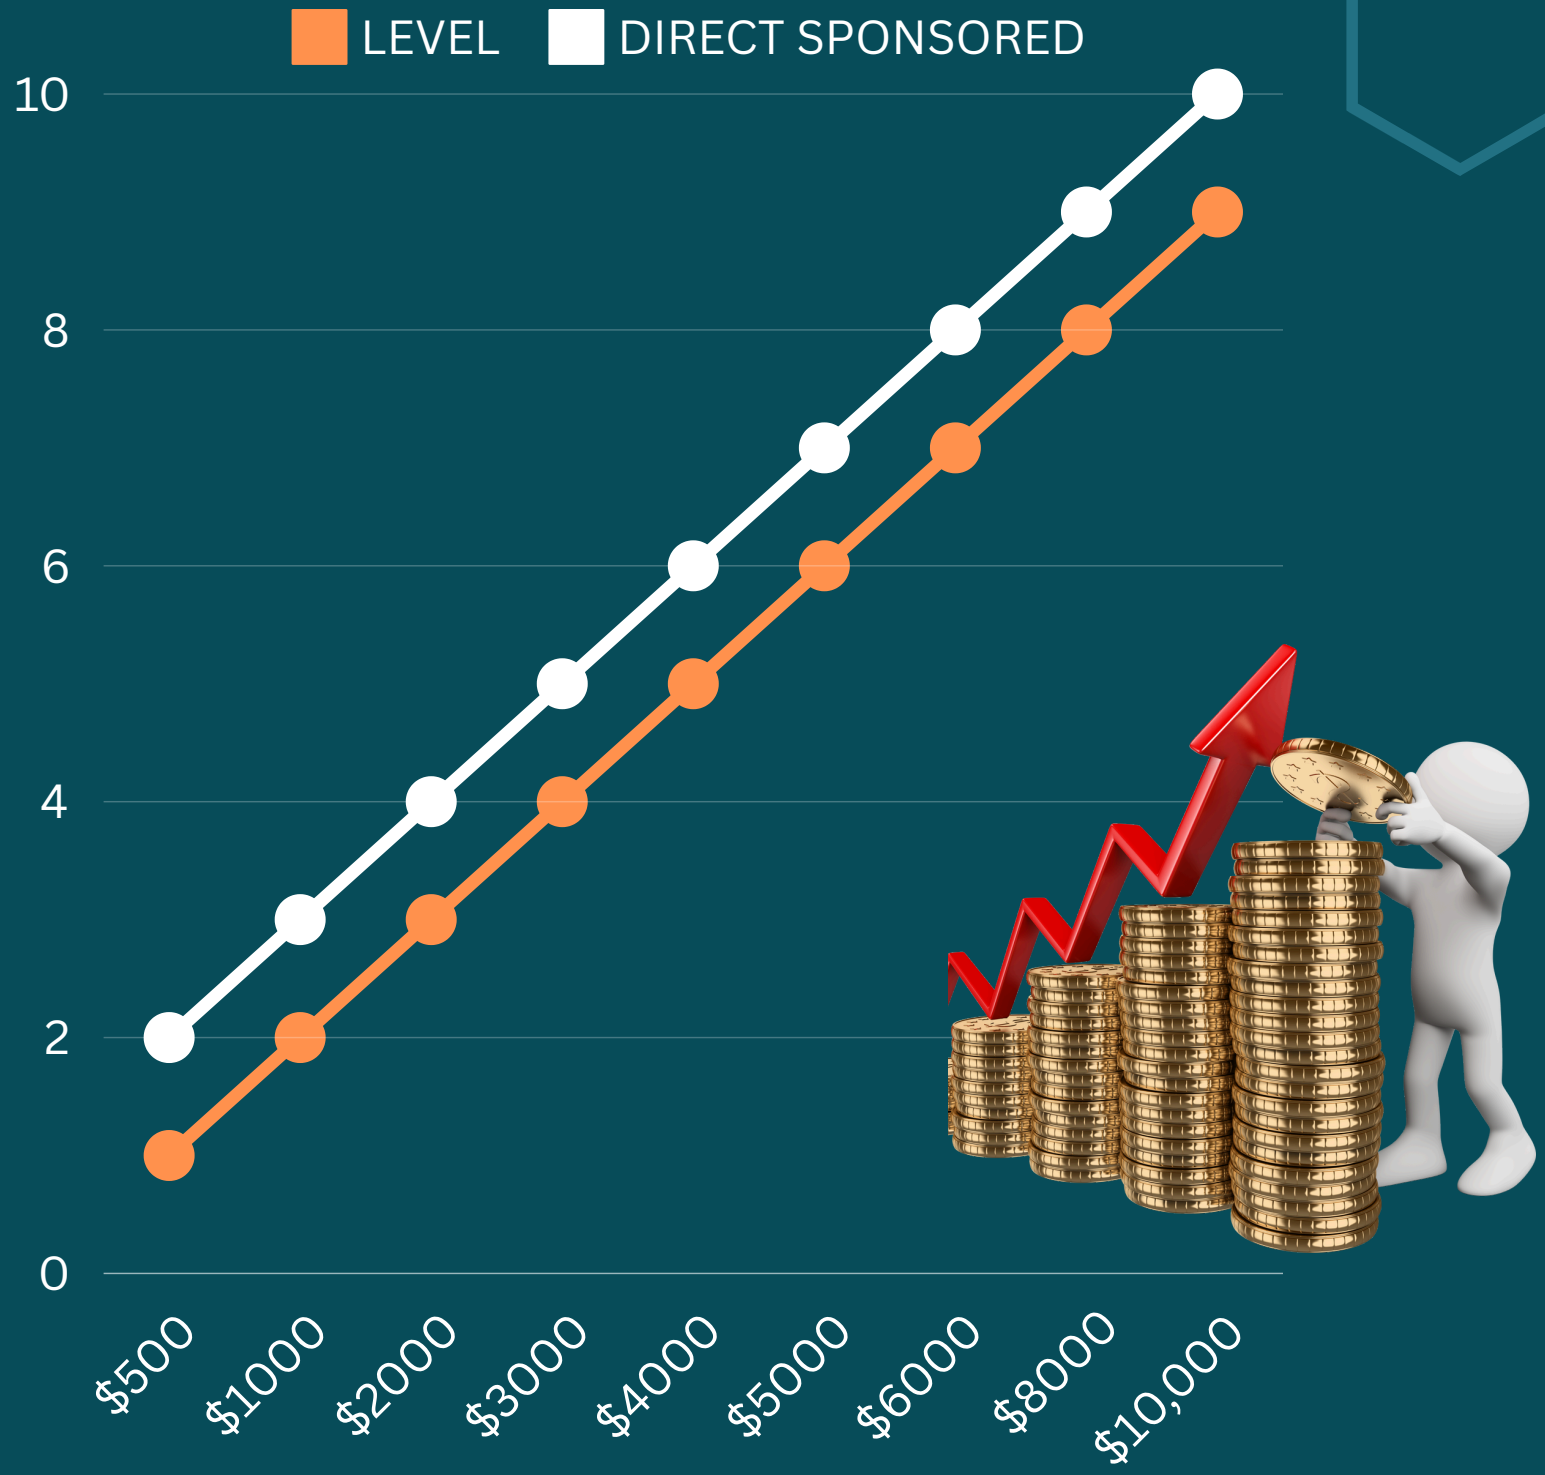

3. LEVEL COMMISSION

Earnings based on the performance or sales generated at different levels or tiers within a hierarchical structure.

4. LEADERSHIP REWARDS

Incentives or bonuses given to individuals who achieve significant leadership milestones, often based on team performance or reaching specific targets.

1. PERSONAL SALES COMMISSION

COMMISSION

INVESTMENT	PSC	WEEKLY	WEEK
\$50,000	2%	\$1000	5
\$25,000	2%	\$500	5
\$15,000	2%	\$300	5
\$10,000	2%	\$200	5
\$5,000	2%	\$100	5
\$3,000	2%	\$60	5
\$1,000	2%	\$20	5
\$500	2%	\$10	5
\$100	2%	\$2	5

3. LEVEL COMMISSION

LEVEL	BONUS	DIRECT SPONSORED	PERSONAL BUSINESS
1	10%	2	\$500
2	10%	3	\$1000
3	5%	4	\$2000
4	5%	5	\$3000
5	4%	6	\$4000
6	4%	7	\$5000
7	4%	8	\$6000
8	4%	9	\$8000
9	4%	10	\$10,000

4. LEADERSHIP REWARDS